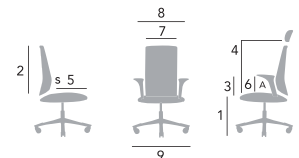

ENVIRONMENT

- Low carbon footprint at 39,4 kg CO₂ equivalents.
- Designed for disassembly.
- Contains no hazardous chemicals.
- Contains 39% of recycled material (post-consumer and post-industrial waste).

Certifications:

- Flokk is certified by DNV-GL according to ISO 14001.
- Environmental product declaration (EPD).
  – life cycle analyse of the chair based on 14025-EPD.
- GREENGUARD certificate – ensures that the chair meets strict chemical emissions limits.

- Möbelfakta certificate – Swedish environmental, quality and social responsibility certificate.

Materials specifications for HÅG Capisco Puls 8020:

- Steel 39%, Plastics 31%, Aluminium 26%, PUR 1%, Textiles: 1%, Various 2%, PVC 0%.
- Total weight of product 11,1 kg.
- Share of recyclable material: 99%.

MODELS AND MEASUREMENTS

Physical measurements HÅG Capisco Puls	8001	8002	8010	8020
Seat height 150 mm gas lift* [1]	365-500*	375-515*	390-525*	400-535*
Seat height 200 mm gas lift [1]	455-620	470-635	455-640	470-650
Seat height 265 mm gas lift [1]	540-770	555-785	540-795	555-805
Height of backrest [2]	-	-	400	400
Height of foremost support point on backrest [3]	-	-	140-230	130-220
Seat depth [5]	-	-	400-470	400-470
Seat width [7]	460	460	460	460
Maximum chair width [8]	-	-	565	565
Footbase diameter [9]	730	730	730	730
Weight	7.0 kg	7.0 kg	11.1 kg	11.1 kg

Measurements in mm. Measured with 64 kg load. Where a chair is adjustable, minimum and maximum measurements are listed.

Tilt range is 15° backwards from a neutral position 2° to the rear.

Please note that these measurements are not absolute. They may vary slightly from chair to chair.

* Standard lift according to EN 1335 Class A.A: Mid-point of chair, loaded with 64 kg.

A: Mid-point of chair, loaded with 64 kg.